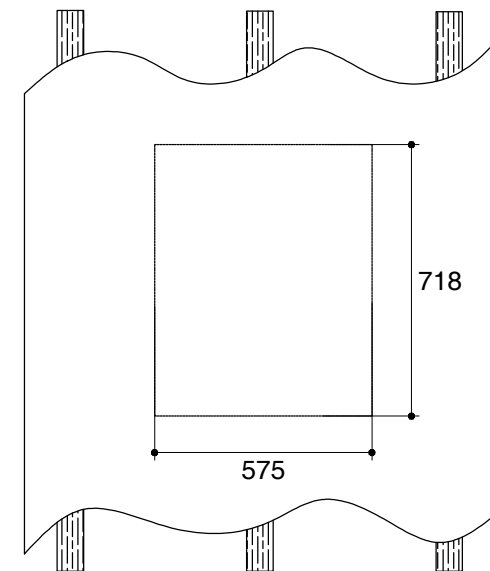

Dimensions are approximate.

Unit: mm

Cut-out dimensions
for recess-mount installation

SKU	K-78202T-L-NA
Name	VERDERA
Description	MIRRORED CABINET 610 MM.(L)

KOHLER

*The recommended dimension for installation can be adjusted according to user preferences and layout.