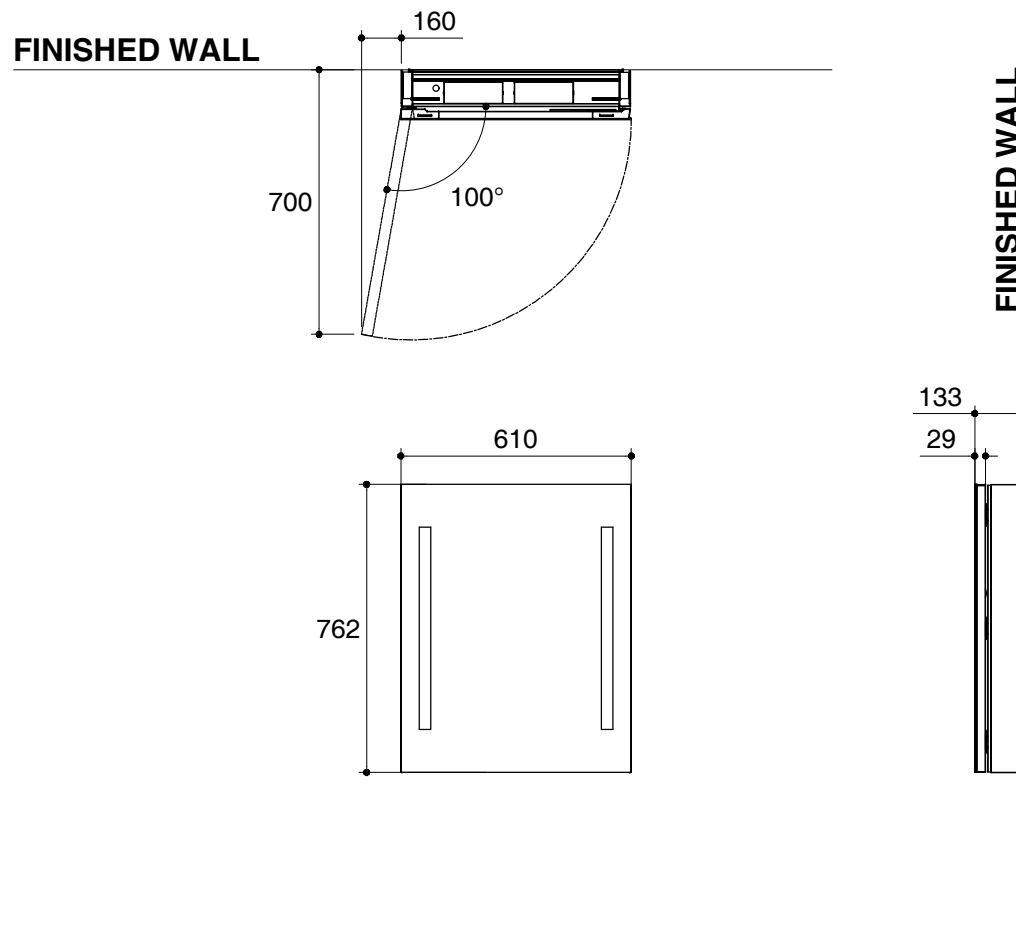

Dimensions are approximate.

Unit: mm

Cut-out dimensions
for recess-mount installation

SKU	K-78202T-L-NA
Name	VERDERA
Description	MIRRORED CABINET 610 MM.(L)

KOHLER

*The recommended dimension for installation can be adjusted according to user preferences and layout.